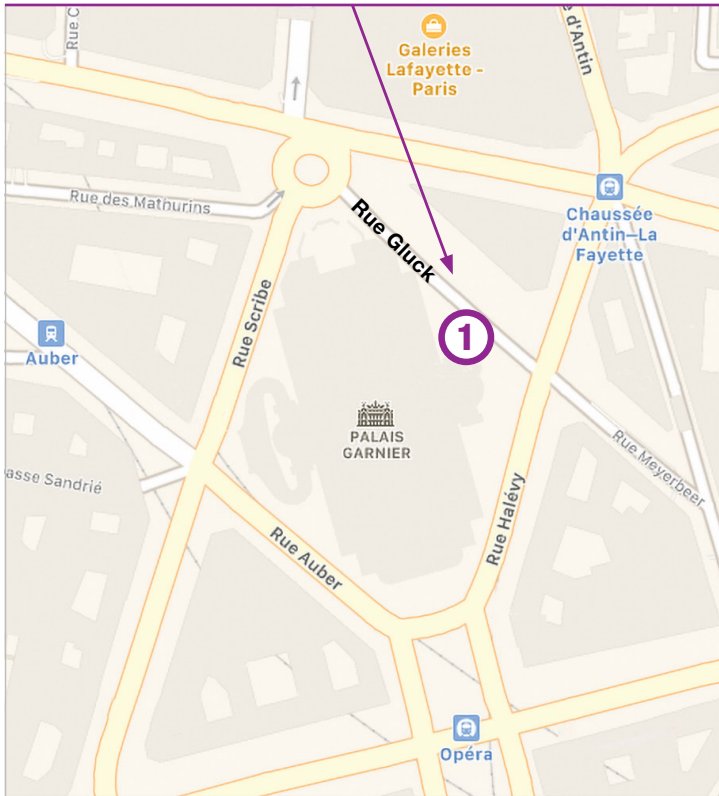

② PICK-UP / DROP OFF IN FRONT OF THE HOTEL
HOLIDAY INN PARIS CDG AIRPORT

③ PICK-UP / DROP OFF IN FRONT OF THE HOTEL
VAN DER VALK HOTEL PARIS CDG AIRPORT:
• NOVOTEL SUITES PARIS CDG AIRPORT VILLEPINTE
• HYATT PLACE & HOUSE PARIS CDG AIRPORT

DEPARTURE EVERY 30 MIN

DOWNTOWN PARIS – PURPLE LINES

PICK UP AND DROP OFF LOCATIONS

1

PARIS OPERA
PARIS CENTER

PICK-UP/DROP OFF ► **Rue Gluck**
behind OPERA GARNIER

2

PARIS PORTE MAILLOT
WEST OF PARIS

PICK-UP/DROP OFF ► **Boulevard d'Aurelle de Paladines**
near the bridge